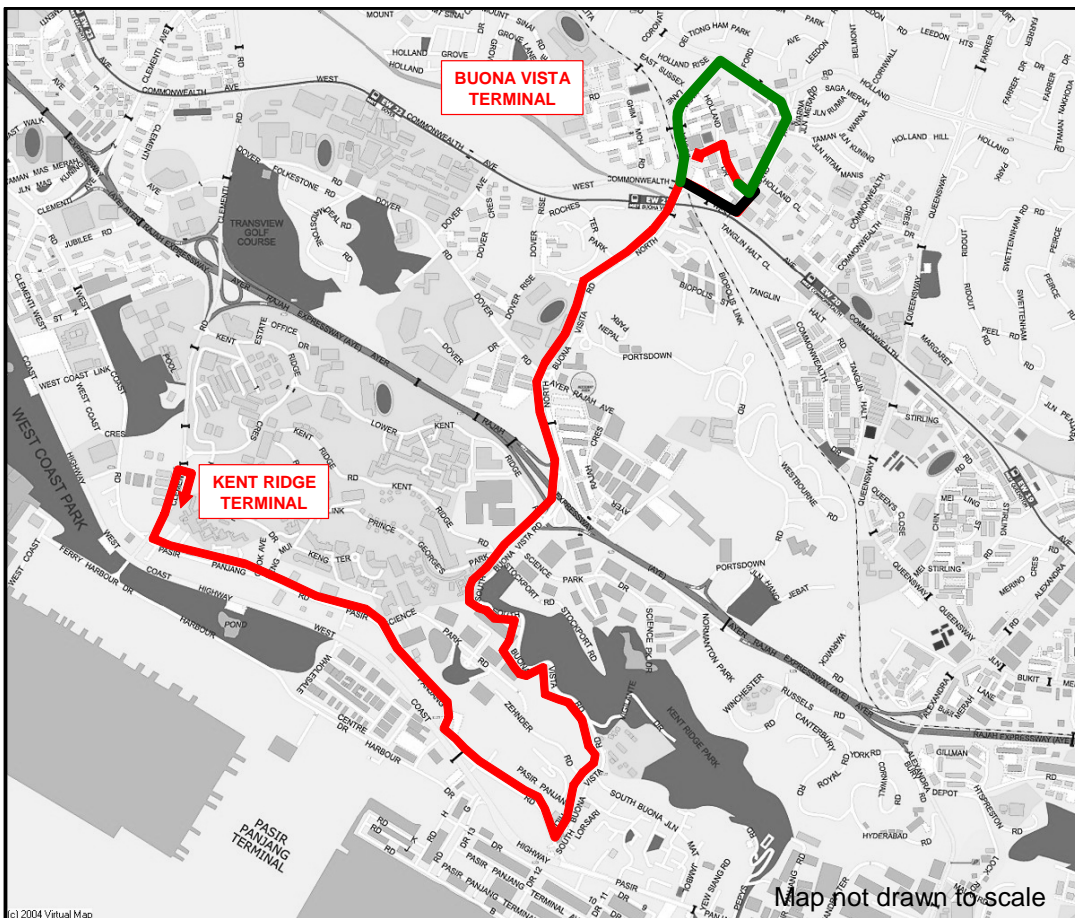

State Funeral of the Late Mr Lee Kuan Yew

200

29 March 2015

Temporary Route Amendment

11.30am to 7.00pm*

Due to road closures, this service will skip these bus stops:

TOWARDS KENT RIDGE

ROAD NAME	BUS-STOP CODE	BUS-STOP DESCRIPTION
NORTH BUONA VISTA RD	11379	BUONA VISTA TER
HOLLAND DR	11381	BLK 10A
COMMONWEALTH AVE	11181	OPP BLK 43

TOWARDS BUONA VISTA

ROAD NAME	BUS-STOP CODE	BUS-STOP DESCRIPTION
COMMONWEALTH AVE	11189	BLK 43
HOLLAND DR	11389	BLK 46
NORTH BUONA VISTA RD	11379	BUONA VISTA TER

FIRST CALLING BUS-STOP AFTER DIVERSION

ROAD NAME	BUS-STOP CODE	BUS-STOP DESCRIPTION
NORTH BUONA VISTA RD	11369	OPP BUONA VISTA STN

LAST CALLING BUS-STOP BEFORE DIVERSION

ROAD NAME	BUS-STOP CODE	BUS-STOP DESCRIPTION
NORTH BUONA VISTA RD	11361	BUONA VISTA STN

Legend

- Normal Route – —
- Diverted Route – —
- Road Closure – —

* Subject to re-opening of roads